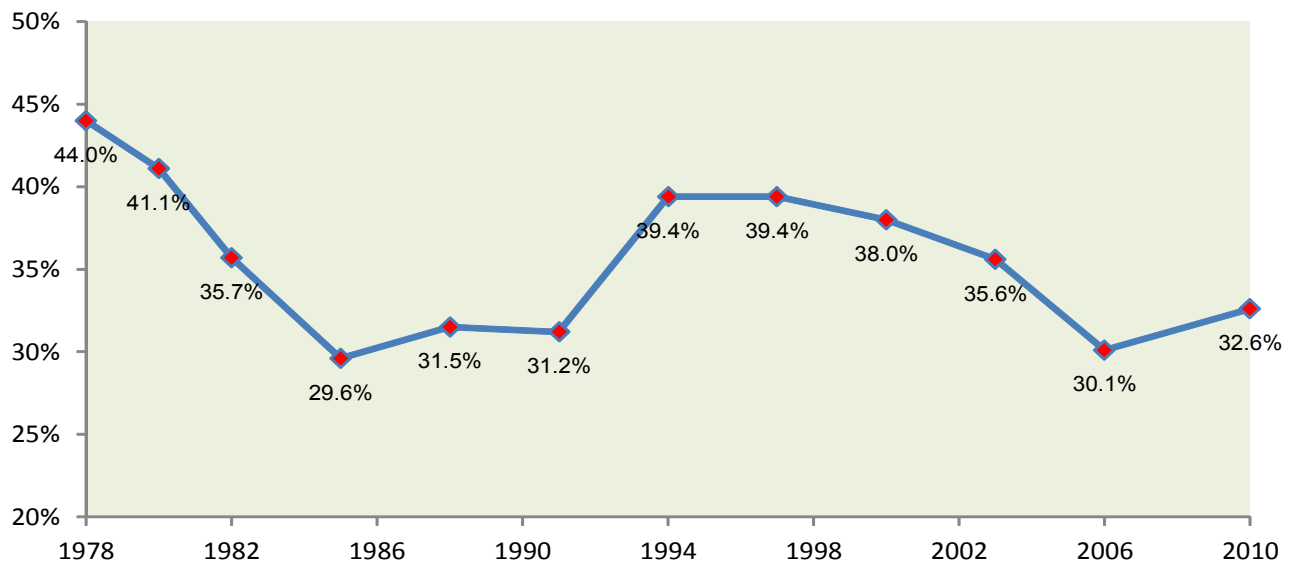

Voter Turnout – Town of Milton 2010 Municipal Election

Voter turnout in elections is often used as a measure of citizen’s engagement and interest in the political process. In the past few decades, we are witnessing a declining trend in voter turnout at the federal, provincial and municipal elections. In general, the municipal election has the lowest turnout rate. Efforts are being made to engage more citizens to exercise their rights and responsibilities to vote.

In the municipal election held October 25, 2010, the Town of Milton recorded a turnout rate of 32.6%. Although it is 2.5% higher than the previous election in 2006, it is lower than the rates recorded in many of the past elections. The turnout rates also vary geographically within the community.

Voter Turnout, Municipal Election Town of Milton (1978-2010)

Source: Town of Milton

In the 2010 election, the Town was divided into 23 polling subdivisions. The number of registered voters in the polling subdivisions usually ranged from 1,000 to 4,000 persons with the exception of three subdivisions. They are unique voting locations which include a senior apartment, a nursing home and a hospital.